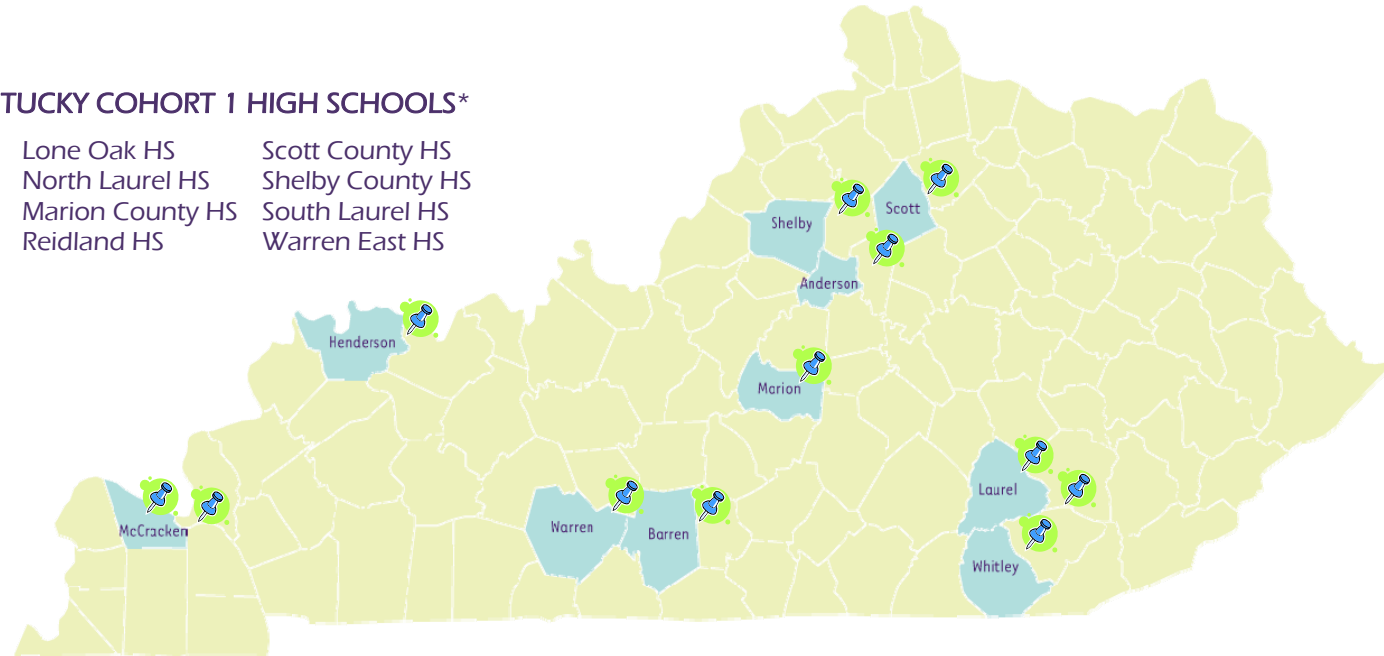

...accelerating achievement in math, science and English

2008 ADVANCE KENTUCKY COHORT 1 HIGH SCHOOLS*

- | | | |
|-----------------------|------------------|------------------|
| Anderson County HS | Lone Oak HS | Scott County HS |
| Barren County HS | North Laurel HS | Shelby County HS |
| Corbin Independent HS | Marion County HS | South Laurel HS |
| Henderson County HS | Reidland HS | Warren East HS |

...accelerating achievement in math, science and English

AdvanceKentucky Cohort 1 Schools

<i>Schools</i>	<i>Principal</i>	<i>District</i>	<i>Superintendent</i>
Anderson County High School	Ray Woodyard	Anderson	Kim Shaw
Barren County High School	Keith Hale	Barren	Jerry Ralston
Corbin Independent High School	Joyce Phillips	Corbin Independent	Marion McNeel
Henderson County High School	Kim Marshall	Henderson	Thomas Richey
Lone Oak High School	Brian Harper	McCracken	Tim Heller
Marion County High School	Taylor Schlosser	Marion	Roger Marcum
North Laurel High School	Michael Black	Laurel	David Young
Reidland High School	Robert Richey	McCracken	Tim Heller
Scott County High School	Frank Howatt	Scott	Dallas Blankenship
Shelby County High School	Michael Rowe	Shelby	James Neihoff
South Laurel High School	Regina Bishop	Laurel	David Young
Warren East High School	Cindy Beals	Warren	Dale Brown